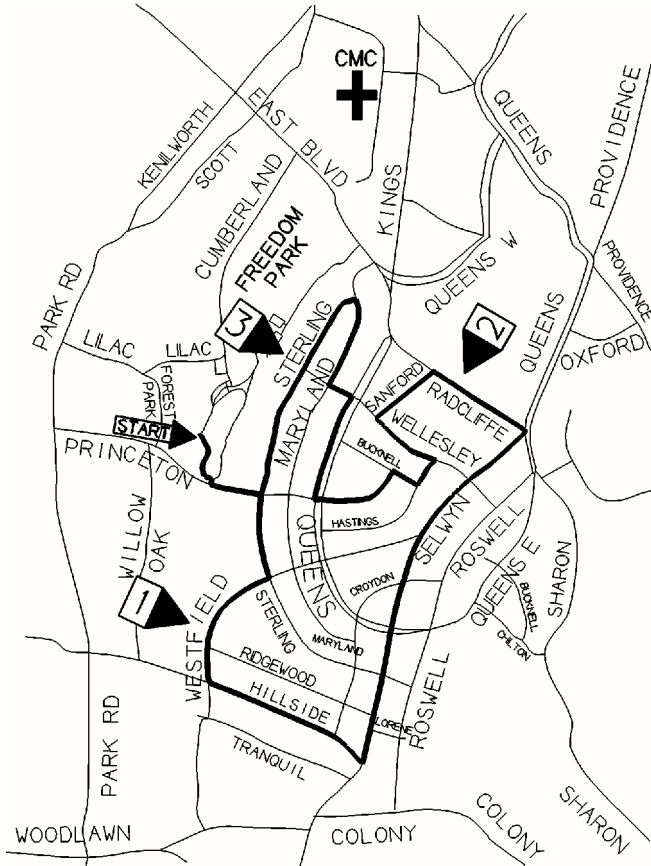

Charlotte, NC  
Saturday, April 2, 2005

**Off Route Directions**

From <b>Cumberland Parking Lot</b> to Rest Stop 2:	
Right	Cumberland
Right	East Blvd
Right	Queens Road West
Left	Radcliffe
Right	Rest Stop 2

From <b>Cumberland Parking Lot</b> to Rest Stop 3:	
Left	Lilac
Left	Forest Park
Left	Princeton
Left	Maryland
Left	Wellesley
Straight	Rest Stop 3

From <b>Rest Stop 1</b> to Rest Stop 2:	
Straight	Ridgewood
Left	Croydon
Left	Roswell
Left	Queens Rd
Left	Radcliffe
Left	Rest Stop 2

From <b>Rest Stop 1</b> to Rest Stop 3:	
Straight	Ridgewood
Left	Croydon
Left	Maryland
Left	Wellesley
Straight	Rest Stop 3

From <b>Rest Stop 1</b> to Cumberland Parking Lot:	
Right	Westfield (along route)
Right	Hillside
Right	Willow Oak
Right	Princeton
Left	Forest Park
Right	Lilac
Right	Parking Lot

From <b>Cumberland Parking Lot</b> to Rest Stop 1:	
Left	Lilac
Left	Forest Park
Right	Princeton
Left	Willow Oak
Left	Hillside
Left	Westfield
Left	Rest Stop 1

Charlotte, NC  
Saturday, April 2, 2005

**Off Route Directions**