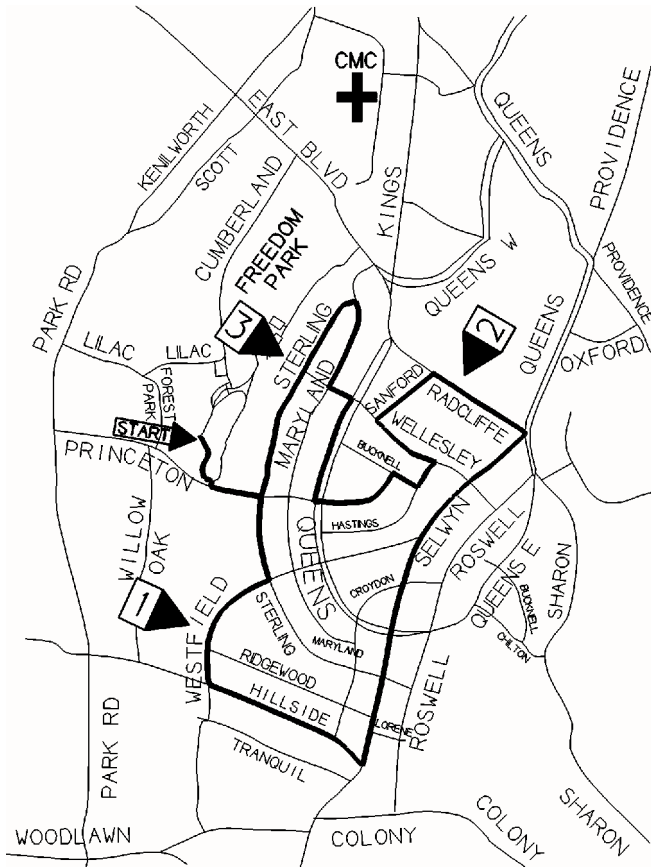

Charlotte, NC  
Saturday, April 2, 2005

**Off Route Directions**

From <b>Cumberland Parking Lot</b> to Rest Stop 2:	
Right	Cumberland
Right	East Blvd
Right	Queens Road West
Left	Radcliffe
Right	Rest Stop 2

From <b>Cumberland Parking Lot</b> to Rest Stop 3:	
Left	Lilac
Left	Forest Park
Left	Princeton
Left	Maryland
Left	Wellesley
Straight	Rest Stop 3

From <b>Rest Stop 1</b> to Rest Stop 2:	
Straight	Ridgewood
Left	Croydon
Left	Roswell
Left	Queens Rd
Left	Radcliffe
Left	Rest Stop 2

From <b>Rest Stop 1</b> to Rest Stop 3:	
Straight	Ridgewood
Left	Croydon
Left	Maryland
Left	Wellesley
Straight	Rest Stop 3

From <b>Rest Stop 1</b> to Cumberland Parking Lot:	
Right	Westfield (along route)
Right	Hillside
Right	Willow Oak
Right	Princeton
Left	Forest Park
Right	Lilac
Right	Parking Lot

From Rest Stop 3 to Cumberland Parking Lot:	
Straight	Wellesley
Right	Maryland
Right	Princeton
Right	Forest Park
Right	Lilac
Right	Parking lot

From Rest Stop 2 to Rest Stop 1:	
Right	Radcliffe (backwards)
Right	Queens Rd
Right	Roswell
Right	Queens Rd West
Left	Croydon
Right	Ridgewood
Straight	Rest Stop 1