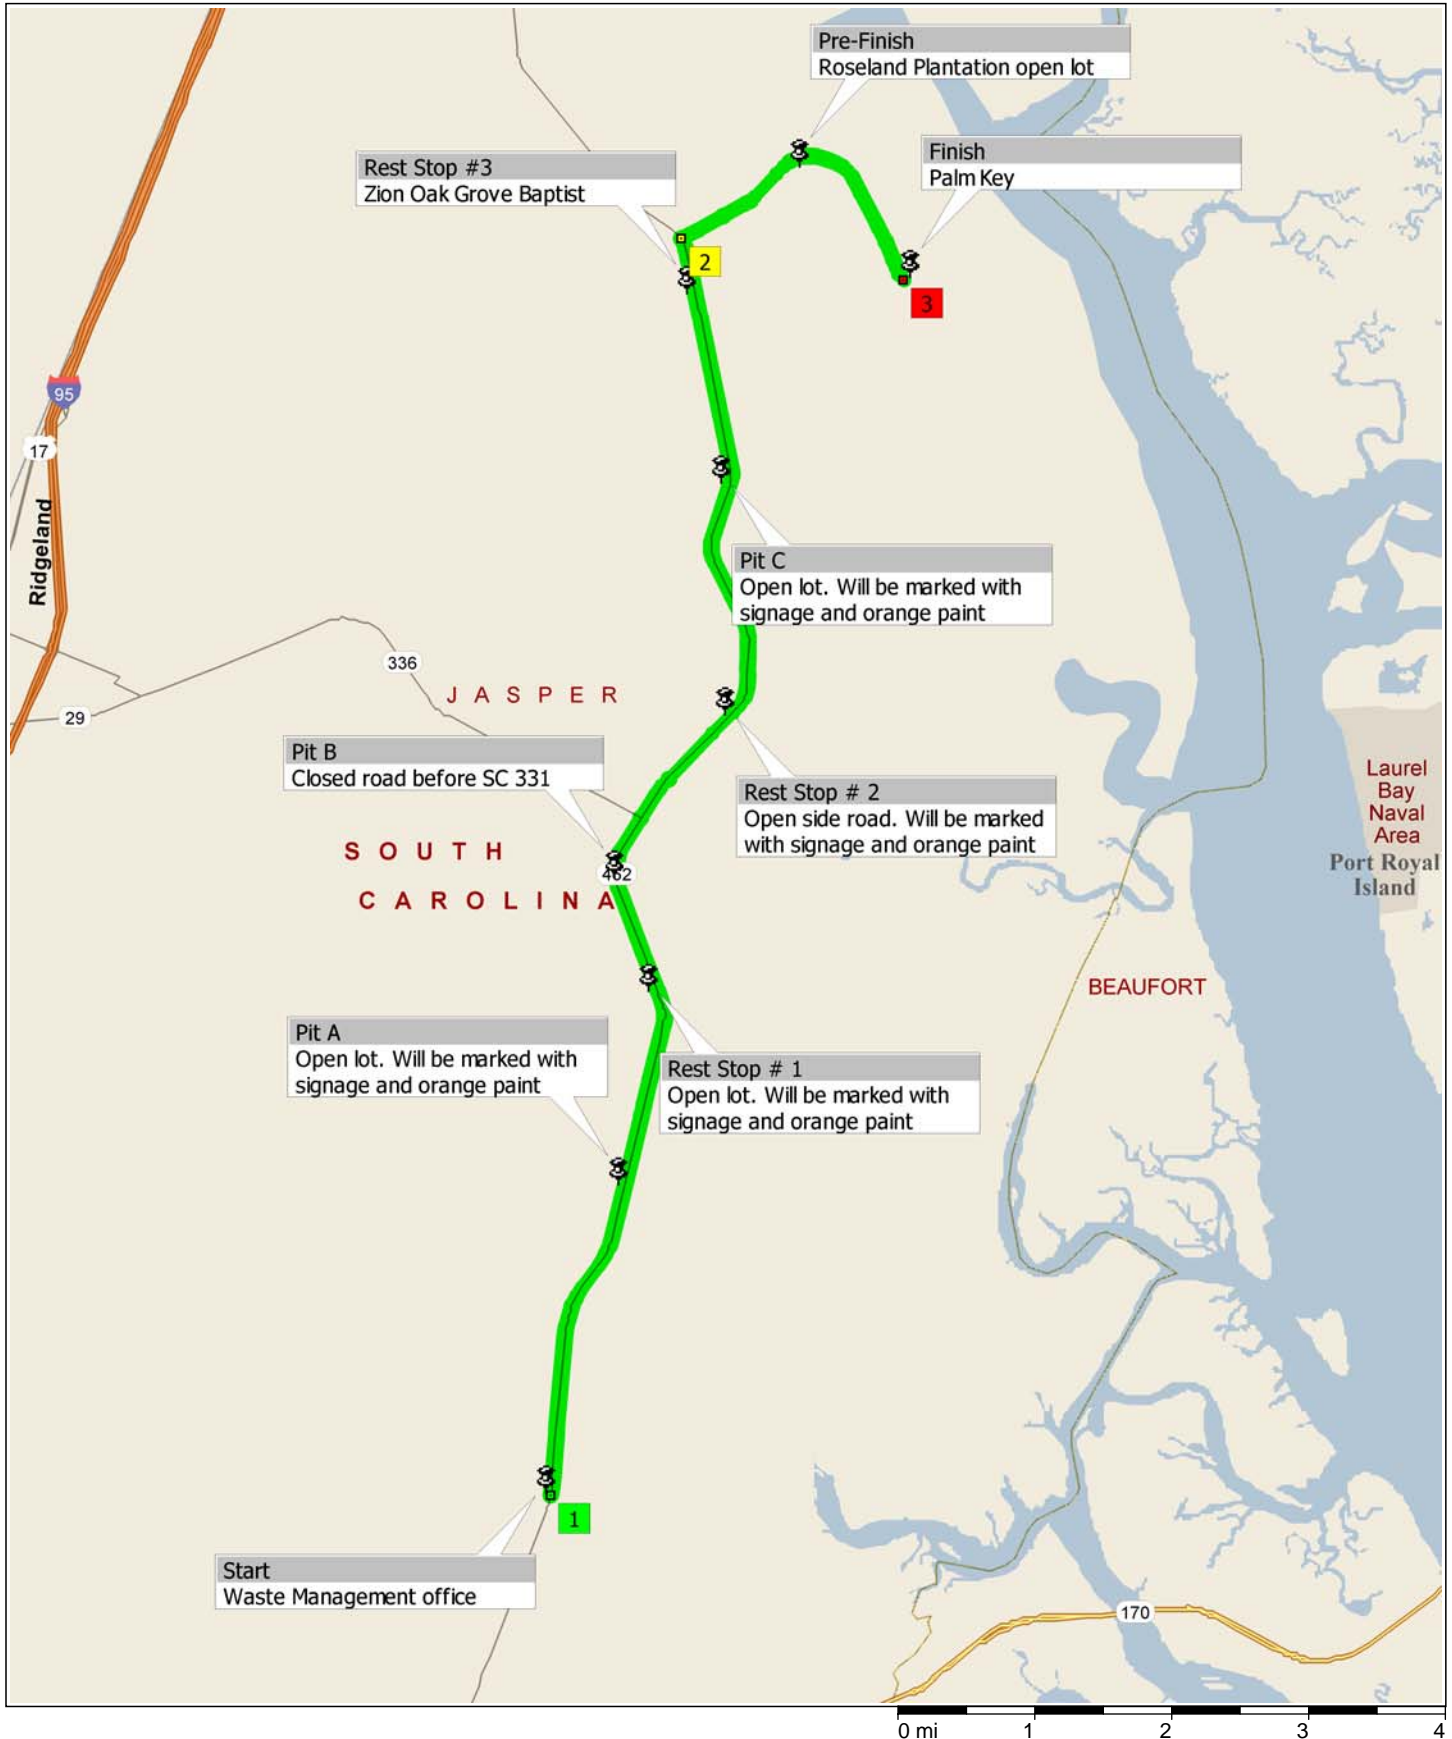

# Sunday Finish

12.4 miles; 20 minutes

9:00 AM	0.0 mi	1	Depart near Riverdale on SR-462 (North) for 10.0 mi
9:14 AM	10.0 mi	2	At near Murad, turn RIGHT (East) onto Local road(s) for 0.5 mi
9:15 AM	10.5 mi		Keep STRAIGHT onto SC-S-27-19 for 1.8 mi
9:20 AM	12.4 mi	3	Arrive SC-S-27-19, Ridgeland, SC 29936