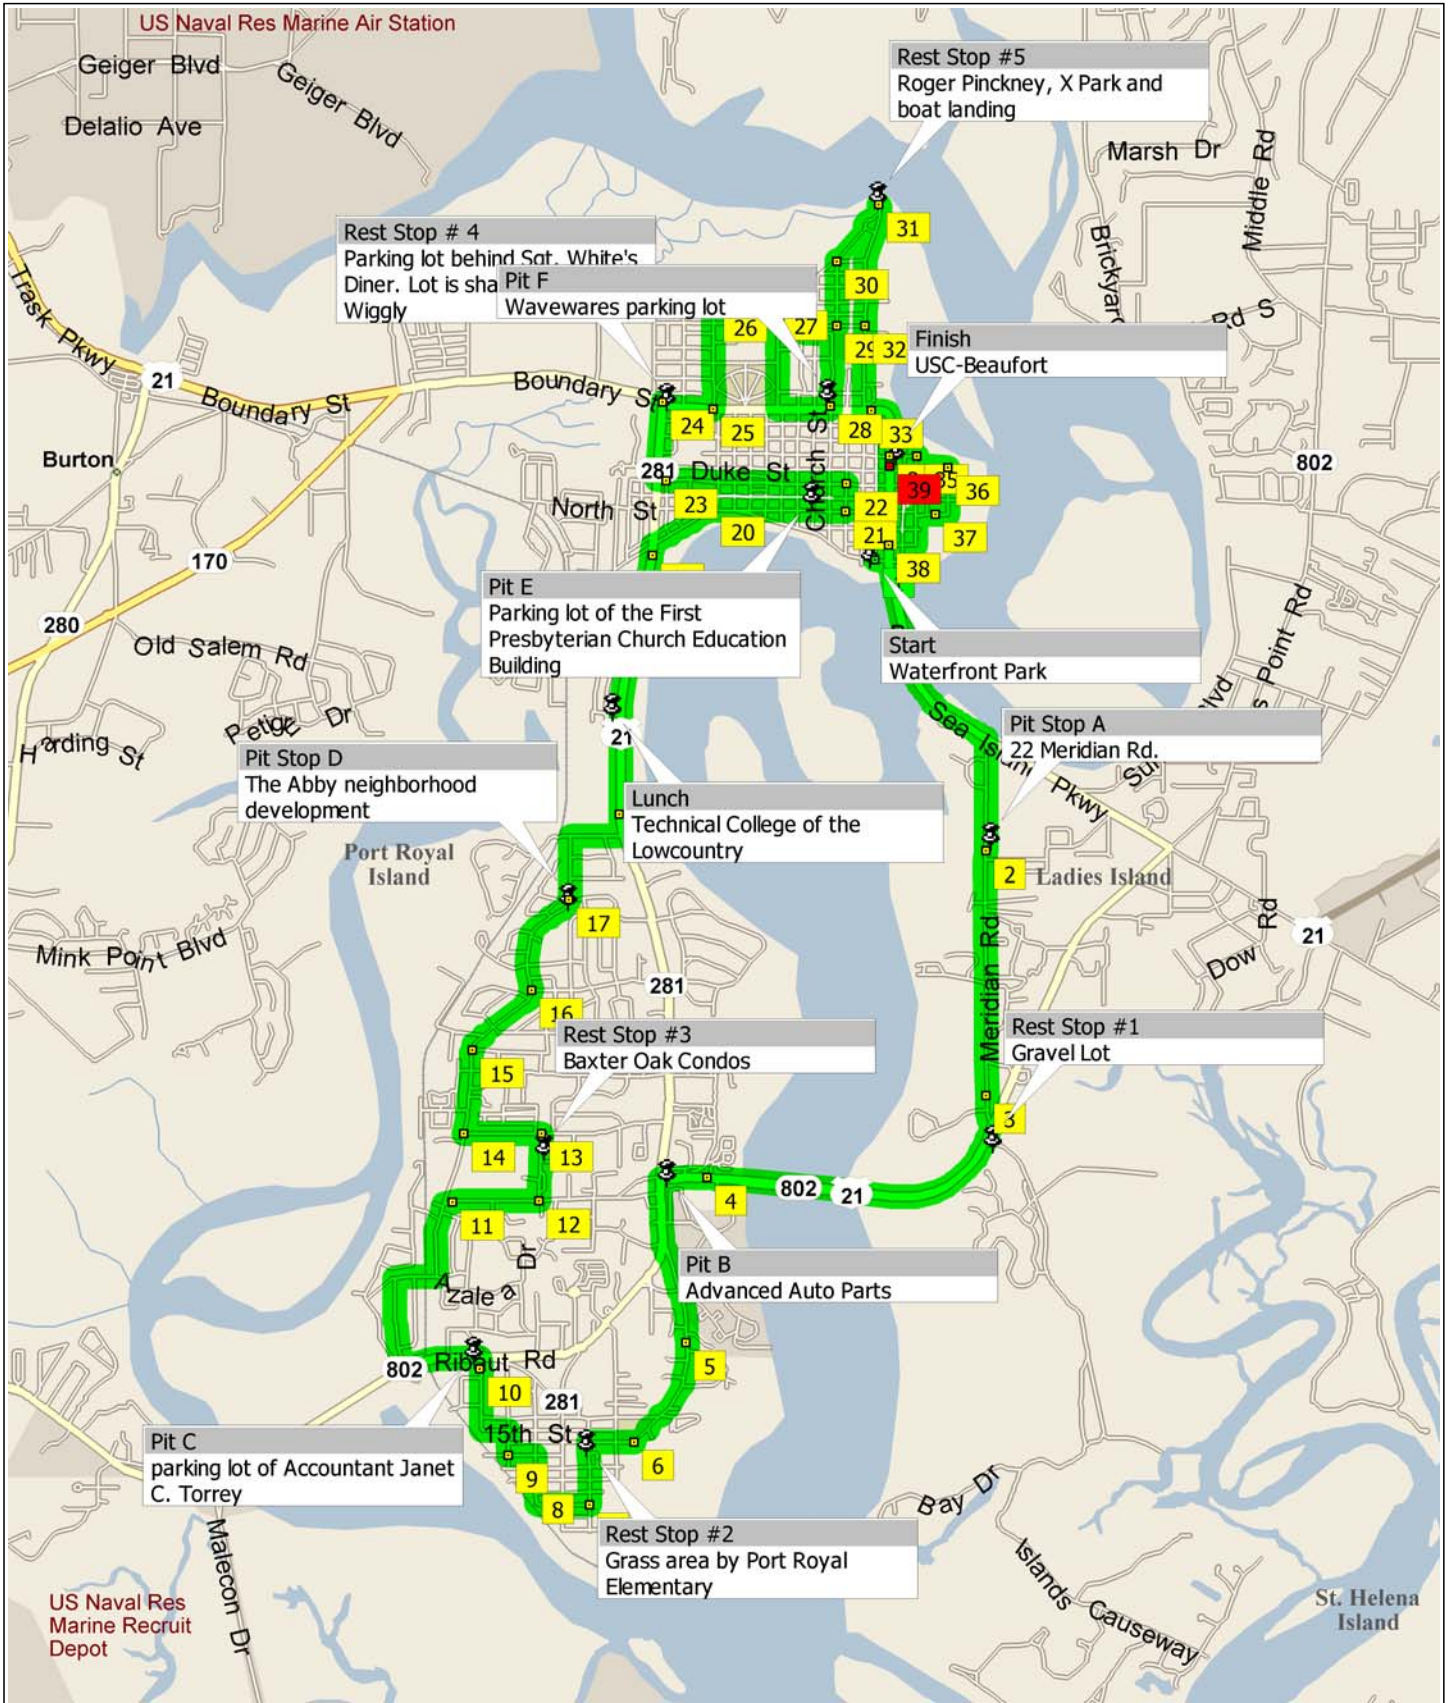

Saturday Route

18.5 miles; 54 minutes

9:00 AM 0.0 mi **1** Depart Visitor Center-John Verdier House on Bay St (East) for 98 yds

9:00 AM 0.1 mi Turn RIGHT (South) onto US-21 Bus [Carteret St] for 0.8 mi

9:01 AM 0.9 mi Keep STRAIGHT onto US-21 Bus [Sea Island Pkwy] for 65 yds

9:01 AM 0.9 mi Turn RIGHT (South) onto Meridian Rd for 0.5 mi

9:03 AM 1.4 mi **2** At 61 Meridian Rd, Ladys Island, SC 29907, stay on Meridian Rd (South) for 1.0 mi

9:05 AM 2.4 mi **3** At 242 Meridian Rd, Ladys Island, SC 29907, stay on Meridian Rd (South) for 0.1 mi

9:05 AM 2.5 mi Turn RIGHT (South) onto US-21 [SR-802] for 1.3 mi

9:08 AM 3.8 mi **4** At 1238 US-21, Port Royal, SC 29935, stay on US-21 [SR-802] (West) for 0.2 mi

9:08 AM 4.0 mi Turn LEFT (South) onto SR-281 [SR-802] for 0.3 mi

9:12 AM 5.2 mi **6** At 1501 Old Shell Rd, Port Royal, SC 29935, bear RIGHT (West) onto 14th St for 0.2 mi

9:12 AM 5.3 mi Turn LEFT (South) onto London Ave for 0.3 mi

9:13 AM 5.6 mi **7** At near Port Royal, turn RIGHT (West) onto 9th St for 0.2 mi