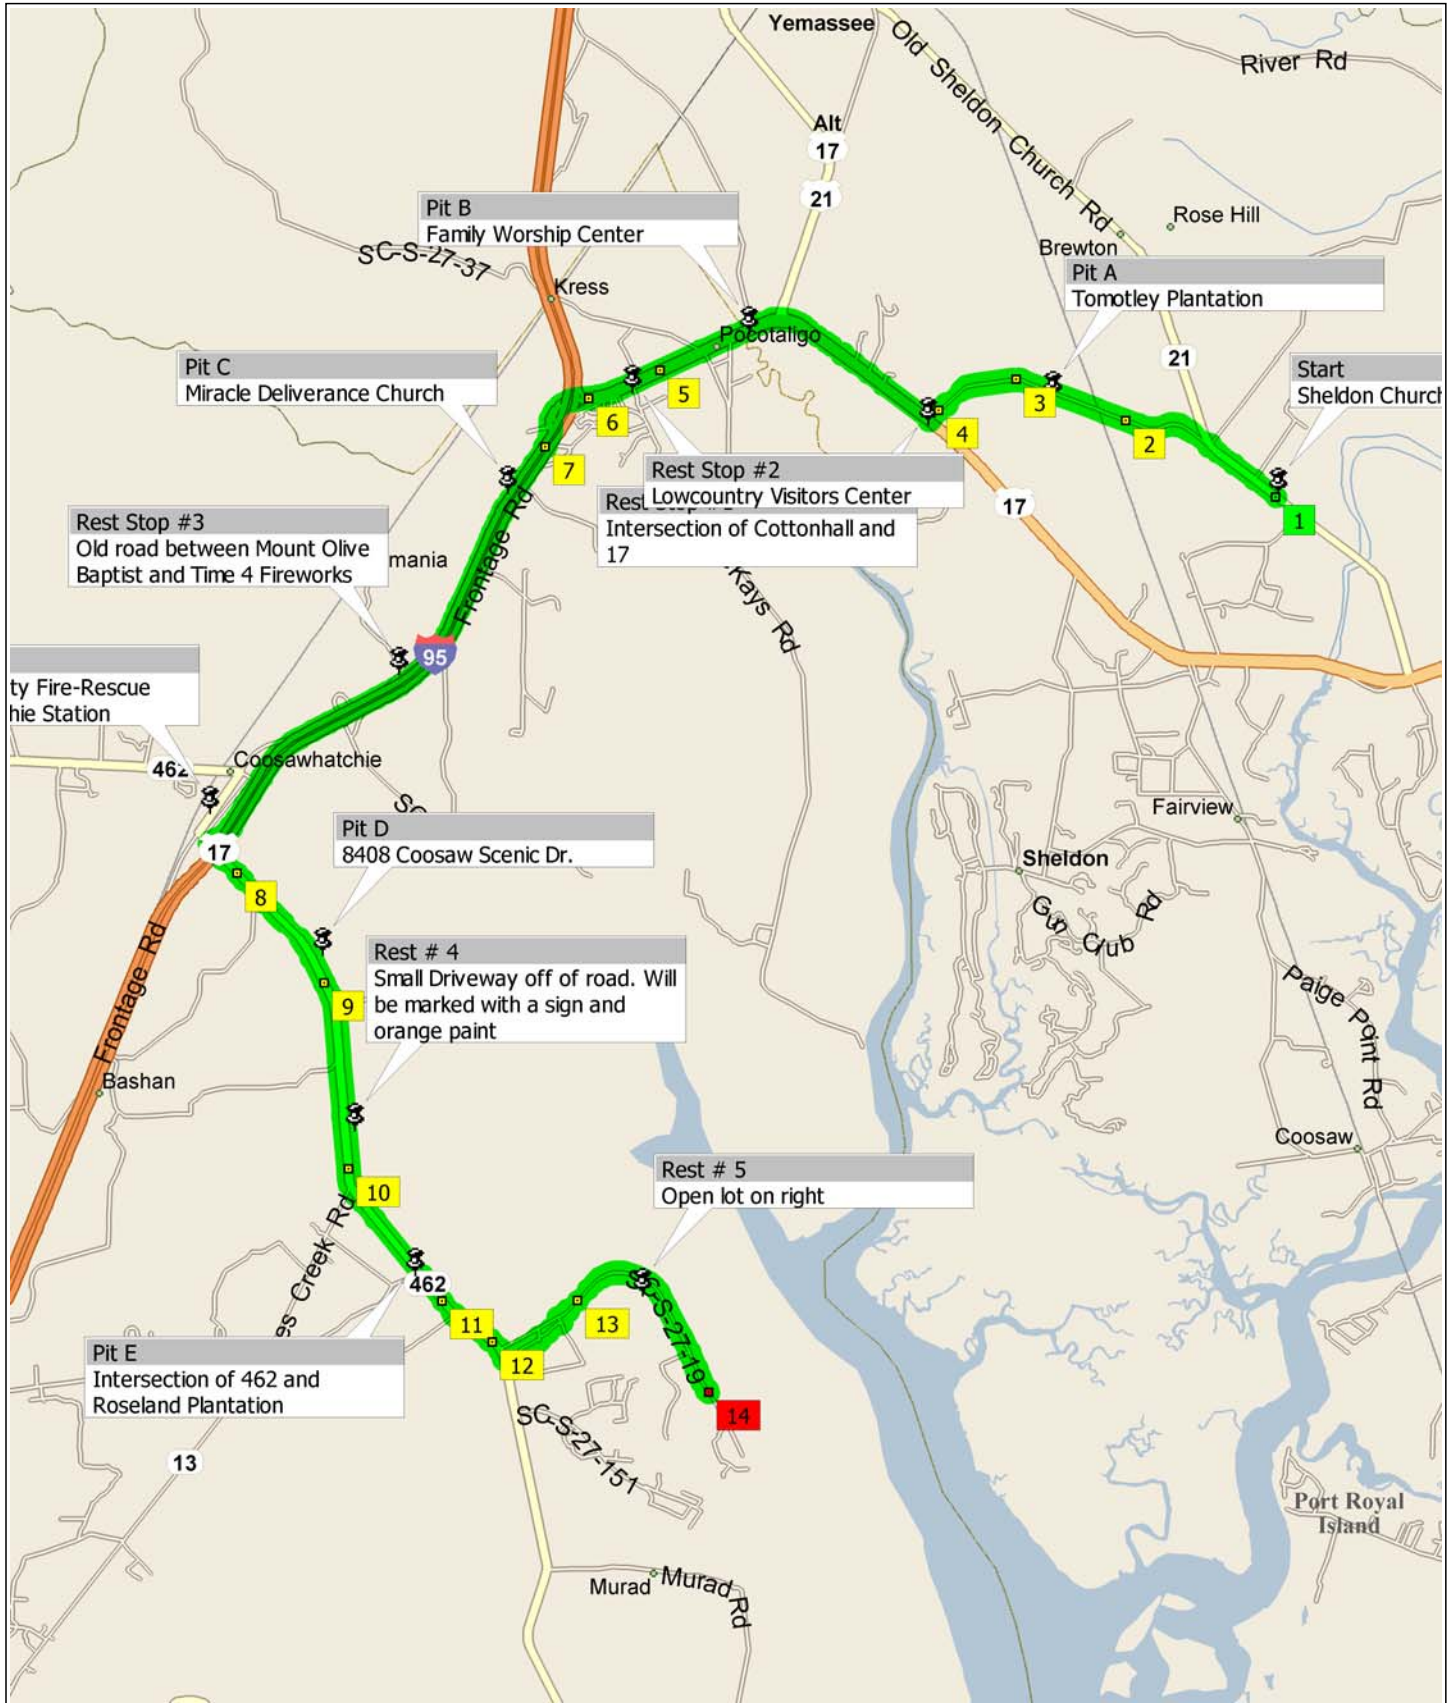

Friday Route

19.0 miles; 32 minutes

9:00 AM	0.0 mi	1 Depart 866 Old Sheldon Church Rd, Yemassee, SC 29945 on SR-21 [Old Sheldon Church Rd] (West) for 0.7 mi
9:01 AM	0.7 mi	Turn LEFT (West) onto Cotton Hall Rd for 0.8 mi
9:03 AM	1.4 mi	2 At 348 Cotton Hall Rd, Yemassee, SC 29945, stay on Cotton Hall Rd (West) for 1.2 mi
9:06 AM	2.7 mi	3 At 159 Cotton Hall Rd, Yemassee, SC 29945, stay on Cotton Hall Rd (West) for 0.8 mi
9:08 AM	3.4 mi	4 At 23 Cotton Hall Rd, Yemassee, SC 29945, stay on Cotton Hall Rd (South-West) for 174 yds
9:08 AM	3.5 mi	Turn RIGHT (North-West) onto US-17 [US-21] for 2.5 mi
9:12 AM	6.0 mi	5 At US-17, Ridgeland, SC 29936, stay on US-17 (West) for 0.6 mi
9:12 AM	6.6 mi	6 At US-17, Ridgeland, SC 29936, stay on US-17 (West) for 0.4 mi
9:13 AM	7.0 mi	Keep STRAIGHT onto Ramp for 0.2 mi
9:13 AM	7.2 mi	7 At Frontage Rd, Ridgeland, SC 29936, merge onto I-95 [US-17] for 4.1 mi
9:17 AM	11.3 mi	At exit 28, turn RIGHT onto Ramp for 0.2 mi towards SC-462 / Coosawhatchie / Hilton Head is.
9:18 AM	11.5 mi	At exit 28, keep LEFT to stay on Ramp for 43 yds
9:18 AM	11.5 mi	Turn LEFT (South-East) onto SR-462 for 0.3 mi
9:18 AM	11.9 mi	8 At SR-462, Ridgeland, SC 29936, stay on SR-462 (South-East) for 1.1 mi
9:20 AM	13.0 mi	9 At SR-462, Ridgeland, SC 29936, stay on SR-462 (South) for 1.5 mi
9:22 AM	14.5 mi	10 At SR-462, Ridgeland, SC 29936, stay on SR-462 (South) for 1.3 mi
9:24 AM	15.8 mi	11 At SR-462, Ridgeland, SC 29936, stay on SR-462 (South-East) for 0.5 mi
9:25 AM	16.3 mi	12 At SR-462, Ridgeland, SC 29936, stay on SR-462 (East) for 0.2 mi
9:26 AM	16.5 mi	Turn LEFT (East) onto SC-S-27-19 for 0.3 mi
9:27 AM	16.9 mi	Turn RIGHT to stay on SC-S-27-19 for 0.2 mi
9:27 AM	17.1 mi	Turn LEFT to stay on SC-S-27-19 for 76 yds
9:28 AM	17.1 mi	Turn RIGHT to stay on SC-S-27-19 for 174 yds
9:28 AM	17.2 mi	Keep STRAIGHT to stay on SC-S-27-19 for 0.1 mi
9:28 AM	17.3 mi	13 At SC-S-27-19, Ridgeland, SC 29936, stay on SC-S-27-19 (North-East) for 1.7 mi
9:32 AM	19.0 mi	14 Arrive SC-S-27-19, Ridgeland, SC 29936